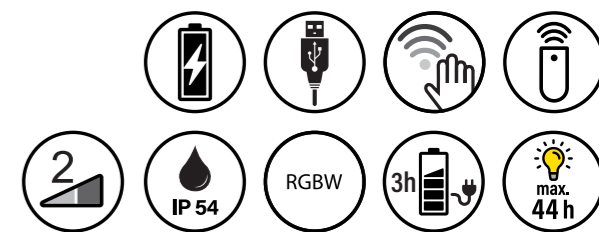

ARTIKEL-NR. ITEM-NO.	GTIN-ARTIKEL-NR./ GTIN-ITEM-NO.	OBERFLÄCHE/ SURFACE	VE PU
850419	4052231 50419 8	SANDSCHWARZ/WEIß SAND BLACK/WHITE	1