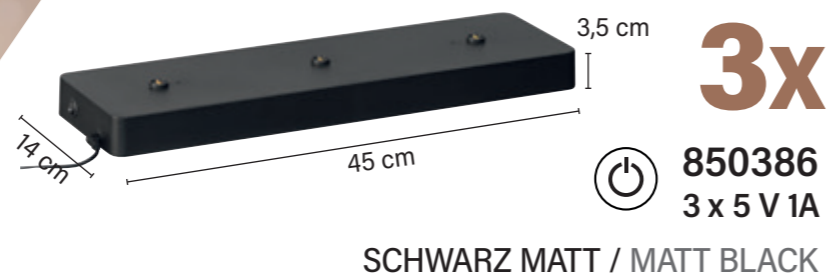

LADEPLATTEN FÜR AKKULEUCHTEN

- ✓ PERFEKT FÜR ZUHAUSE ODER GASTRONOMIE
- ✓ GROSSE LADEPLATTEN GENAU PASSEND FÜR SERVIERWAGEN
- ✓ MAGNETISCHE MODELLE FÜR NOCH MEHR KOMFORT

X SUPER CHARGE
S SUPER CHARGE
M SUPER CHARGE