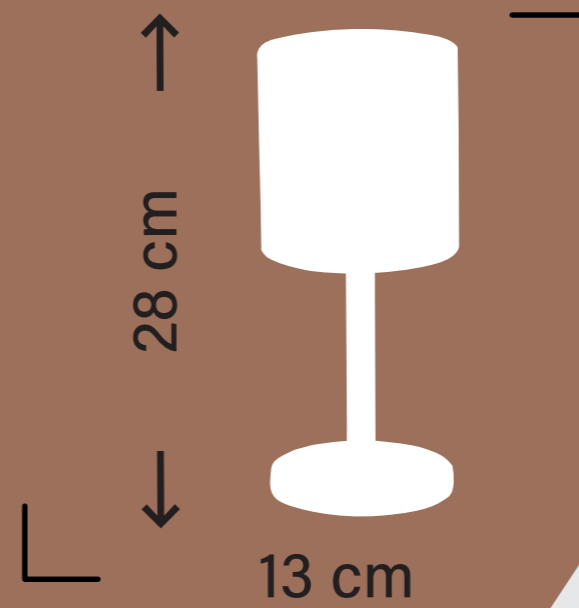

M

AKKU-TISCHLEUCHE /
RECHARGEABLE TABLE LAMP

AVA PRO

850478

1 x LED 1,5 W, 2200, 2700, 3500 K, 160 Lumen

SANDSCHWARZ, SCHIRM WEIß
SAND BLACK, WHITE SHADE