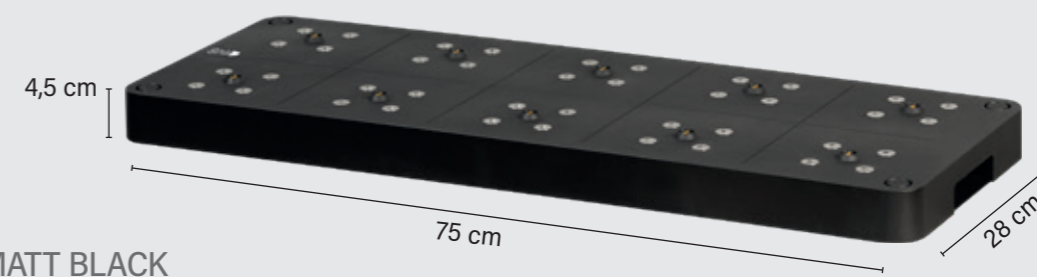

LADESTATION CHARGING STATION

8x

850663
8 x 5 V 1A

SCHWARZ MATT / MATT BLACK

LADESTATION CHARGING STATION

10x

850490
10 x 5 V 1A

SCHWARZ MATT / MATT BLACK