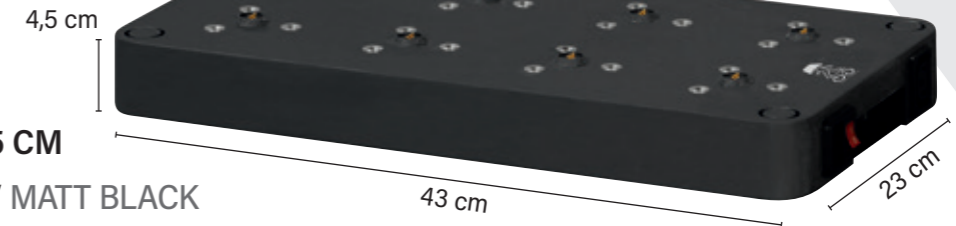

S SUPER CHARGE
XS SUPER CHARGE

LADESTATION CHARGING STATION

8x

850665
8 x 5 V 1A

43 CM, 23 CM, 4,5 CM
SCHWARZ MATT / MATT BLACK

LADESTATION CHARGING STATION

12x

850549
12 x 5 V 1A