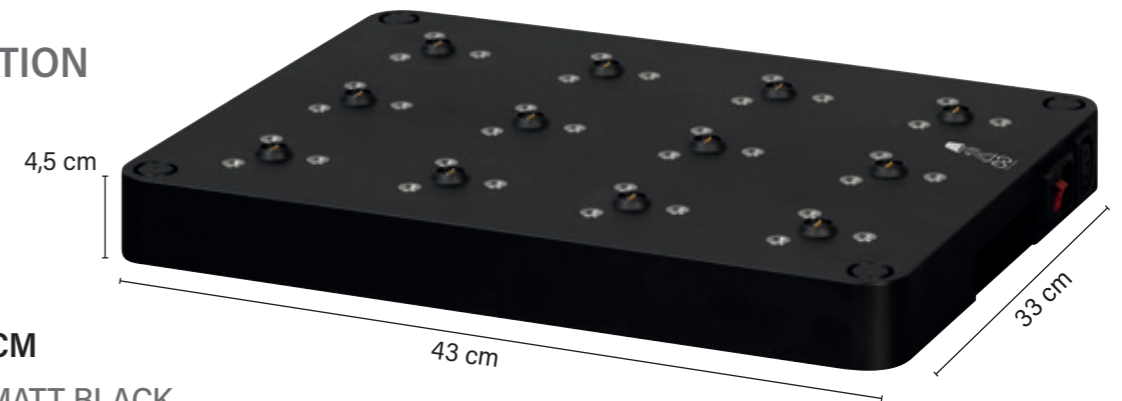

LADESTATION CHARGING STATION

12x

850549
12 x 5 V 1A

43 CM, 33 CM, 4,5 CM
SCHWARZ MATT / MATT BLACK