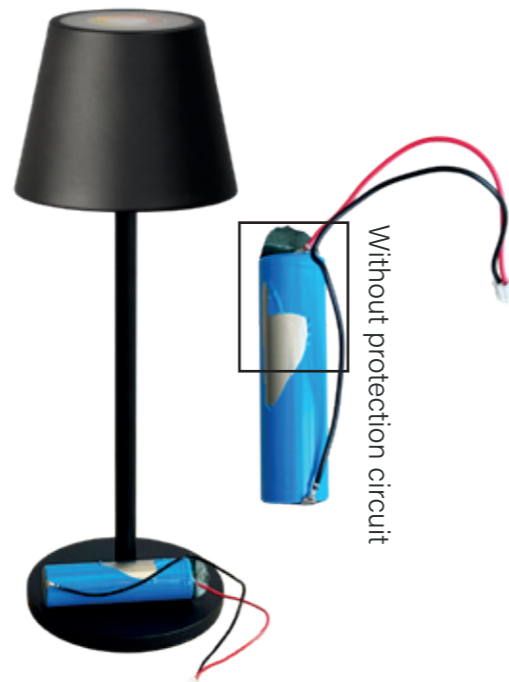

SAFETY OR AVOIDABLE RISK. YOUR CHOICE.

THE BATTERY MAKES THE DIFFERENCE.

OTHERS

Watch out!
Same look -
not same
quality!

e.g. Rocco Pro 5.000 mAh

e.g. 1.200-1.500 mAh

WITH protective circuit board

- Short-circuit protection
- Prevents overcharging
- Protects from deep discharge

More satisfied
customers

WITHOUT protective circuit board

- No extra short-circuit protection
- No extra overcharge protection
- No extra deep-discharge protection

Unsatisfied
customers

WARRANTY

All GO MOBILE battery-powered lights are equipped with an additional safety circuit board on the battery. This provides enhanced protection and added operational safety.