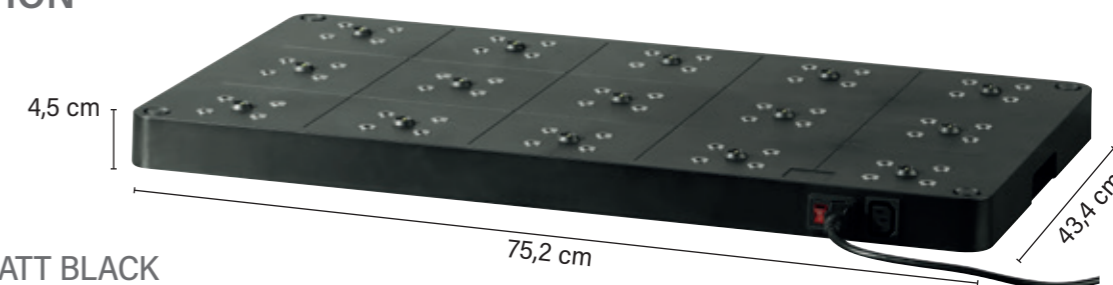

LADESTATION CHARGING STATION

15x

850371
15 x 5 V 1A

SCHWARZ MATT / MATT BLACK