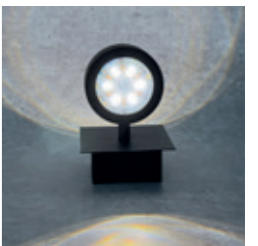

830083
SANDSCHWARZ/SAND BLACK
LEINEN SANDFARBEN/LINEN SAND COLOURED